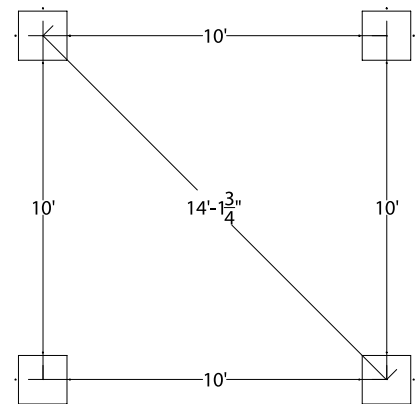

Cape Cod Pergola Features

- Comes ready to assemble with stainless steel hardware and ground mounting system
- 10' x 10' base
- Constructed of 100% maintenance-free fiberglass
- Unit can be painted
- Unit comes with 4 columns, 2 support beams, and 6 top beams.
- 3 - year warranty

NOTE: Printing color may vary slightly from actual product.

Cape Cod Pergola

MODEL	HEIGHT	WIDTH	DEPTH	WEIGHT
Cap Cod 10	108.25"	150"	150"	337 LBS
INSIDE BEAM-TO-BEAM		117"		
INSIDE COLUMN-TO-COLUMN		107"		
COLUMN COLUMN DIAMETER - 10" COLUMN BASE AT WIDTH - 13"	83.75"			

NOTE: Pergolas must be anchored to footings, deck or patio slab.

Dimensions above are in inches. Reference dimensions only. We recommend measuring individual units at installation. Refer to installation manual for detailed specifications on installing this product.