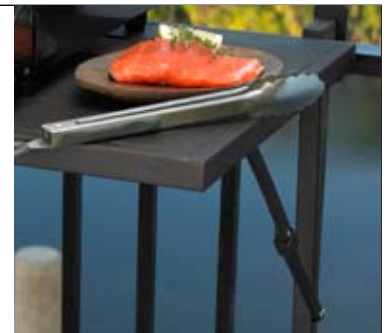

DECK RAIL FOLDING SHELF

Convenience—Style—Function — for small spaces

An attractive, portable shelf that fits right on the railing of your outdoor patio space. It's a table that folds to allow room when needed and a storage/work area within a minute's notice. It's the perfect place to put your grill or anything else you want! Conveniently designed for small outdoor spaces, our beautiful deck rail shelf fits almost any deck, patio or balcony railing and is the perfect space saver for apartments and condos.

Deck Rail Folding Shelf Features

- Folds for compact storage
- Antique bronze finish
- Designed to fit rails from 1/2 inch to 6 plus inches
- Perfect size for a condo or apartment
- Assemble in minutes
- Can be shipped via UPS

NOTE: Printing color may vary slightly from actual product.

Deck Rail Folding Shelf

MODEL	HEIGHT	WIDTH	DEPTH	WEIGHT
GS-RM	3"	37"	22"	15 lbs

It's easy!

Hooks on to the railing of your deck.

Dimensions above are in inches. Reference dimensions only. We recommend measuring individual units at installation. Refer to installation manual for detailed specifications on installing this product.