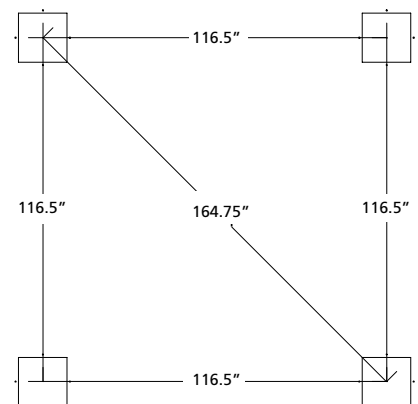

Pictured in Mocha.

NOTE: Printing color may vary slightly from actual product.

Sonoma Pergola Features

- White Cedar Wood
- 10' x 10' design
- Precision cut and ready-to-assemble
- Optional 12-piece lattice shade roof
- Anchor System (required)
- Optional privacy wall
- Screen and roof lattice offer wind and sun protection
- Arched roof custom design
- Available in redwood, mocha or grey stain
- 1 year warranty on structure

Sonoma 10 Pergola Specifications

MODEL	HEIGHT	WIDTH	DEPTH	WEIGHT
SONOMA 10-M	112"	152"	152"	375 LBS

NOTE: Pergolas must be anchored to footings, deck or patio slab.

OPTIONS FOR SONOMA PERGOLA IN MOCHA	MODEL
Lattice in Mocha (order 4 boxes)	SONOMA10-M-LATT
Wall Supports in Mocha Finish	SONOMA10-M-WALL-S
Wall Panels in Mocha Finish	SONOMA10-M-WALL-P
Decorative Post Bases in Mocha Finish	POSTBASE-M

Options also available in redwood and grey.

Dimensions above are in inches. Reference dimensions only. We recommend measuring individual units at installation. Refer to installation manual for detailed specifications on installing this product.