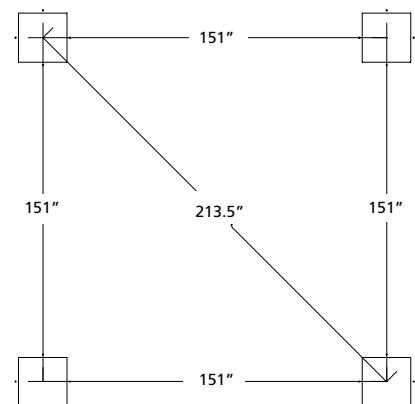

### Sonoma 14 Pergola Features

- White Cedar Wood
- 14' x 14' design
- Precision cut and ready-to-assemble
- Optional 16-piece lattice shade roof
- Anchor System (required)
- Optional privacy wall
- Screen and roof lattice offer wind and sun protection
- Arched roof custom design
- Available in redwood, mocha or grey stain
- 1 year warranty on structure

### Sonoma 14 Pergola Specifications

MODEL	HEIGHT	WIDTH	DEPTH	WEIGHT
SONOMA 14-R	112"	189"	189"	375 LBS

**NOTE:** Pergolas must be anchored to footings, deck or patio slab.

OPTIONS FOR SONOMA PERGOLA IN REDWOOD	MODEL
Lattice in Redwood (order 4 boxes)	SONOMA14-R-LATT
Wall Supports in Redwood Finish	SONOMA14-R-WALL-S
Wall Panels in Redwood Finish	SONOMA14-R-WALL-P
Decorative Post Bases in Redwood Finish	POSTBASE-R

Options also available in mocha and grey.

Dimensions above are in inches. Reference dimensions only. We recommend measuring individual units at installation. Refer to installation manual for detailed specifications on installing this product.